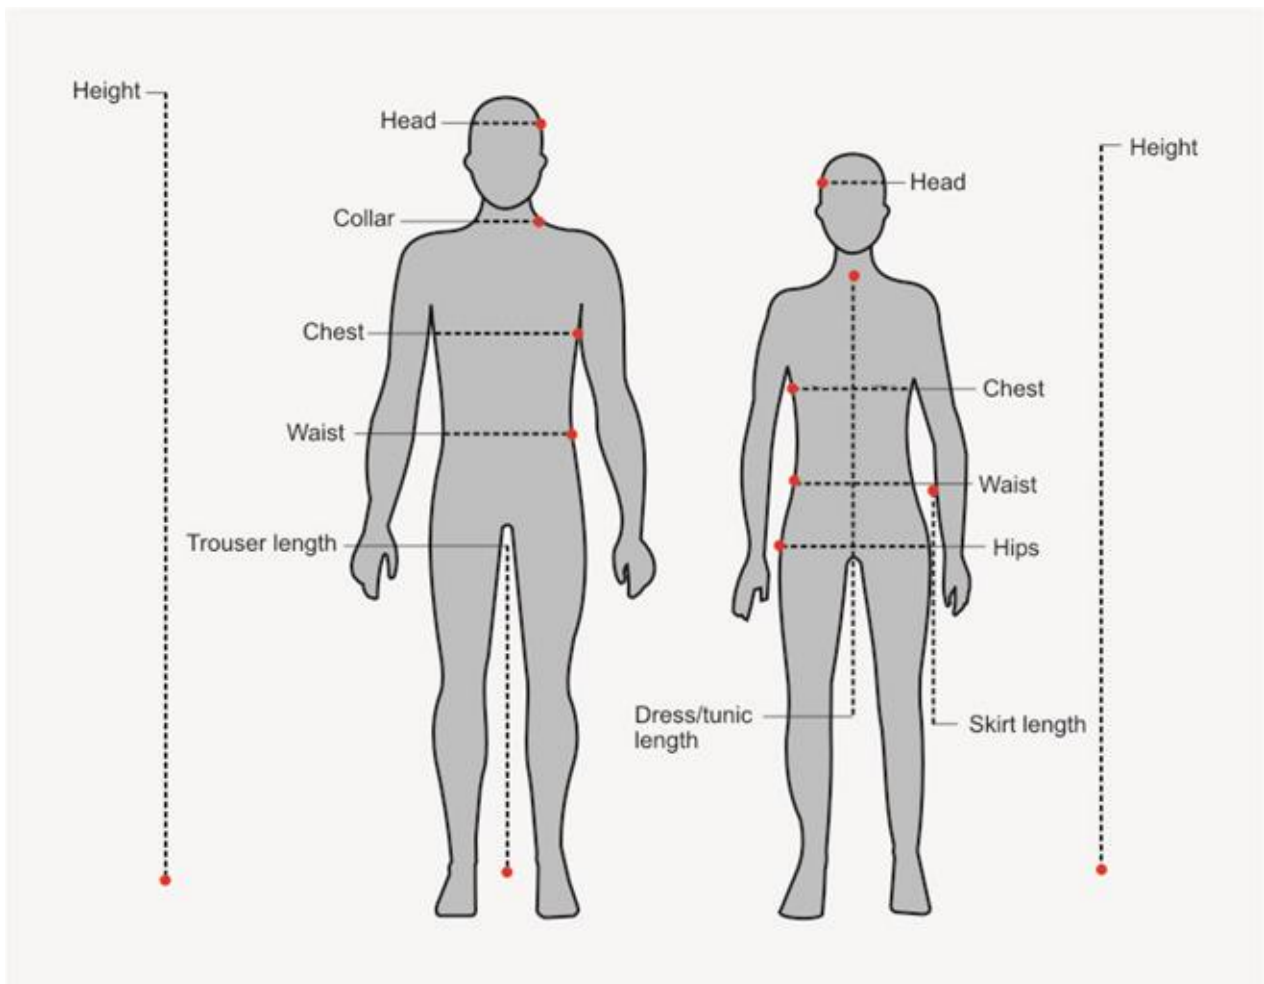

GUIDE to MEASURING

This simple guide has been developed during the coronavirus lockdown to help parents decide what size to order if sizing facilities are suspended.

The correlation chart for your school is shown below.

If the chest measurement is very close to a size and a pullover is to be worn under a blazer you may need to choose the next size up. Many thanks for your patience during the pandemic.

School Colours

STEP 1 – Measure the chest with a tape measure.

STEP 2 – Use the correlation chart below to choose the size needed.

RFPS SIZING CORRELATION CHART

Blazer/Jacket Chest Size (inches)	22	24	26	28	30	32	34	36	38
Pullover Chest Size (inches)	24	26	28	30	32	34	34/36	36	38
Waterproof Coat	Age 2/3	Age 3/4	Age 5/6	Age 5/6	Age 7/8	Age 9/10	Age 11/12	Age 13/14	Small
Polo Shirt	Age 2	Age 3/4	Age 5/6	Age 7/8	Age 9/10	Age 11/13	Age 11/13 or XS	XS	Small

STEP 3 – Only if you want to check the key garment measurements. Please remember our blazers come with a Smartsleeve® that can be adjusted down by 1.5 inches and can be seen on our website <https://www.schoolcolours.co.uk/smartsleeve>. Blazer sleeves can be easily shortened by sewing in a tack on each side after folding up to the right length.